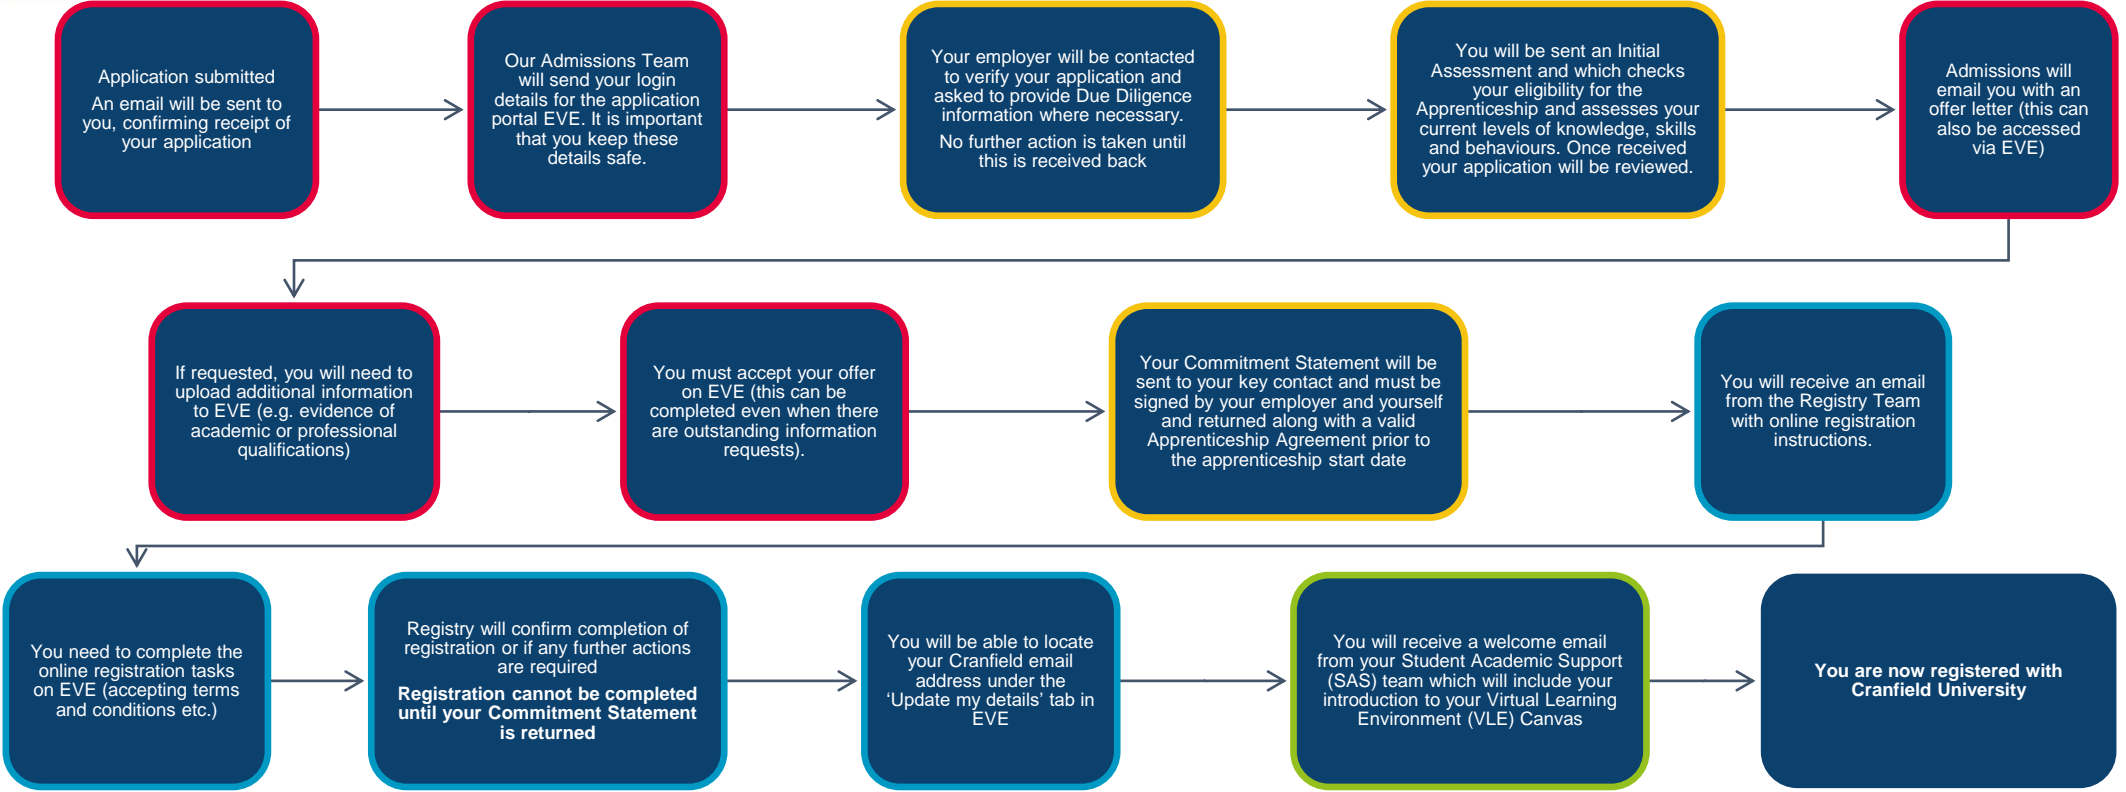

Apprenticeship Admissions & Registration Process

Key contact details:

- Contact Admissions Teams
- Contact Apprenticeship Team
- Course Team
- Registry Team

Admissions Teams:
 Senior Leader Apprenticeship
 Senior Investment/Commercial Banking Professional
 Apprenticeship Standard
studysom@cranfield.ac.uk

Useful website links:

Applicant portal (EVE): eve.cranfield.ac.uk
Canvas (VLE): canvas.cranfield.ac.uk